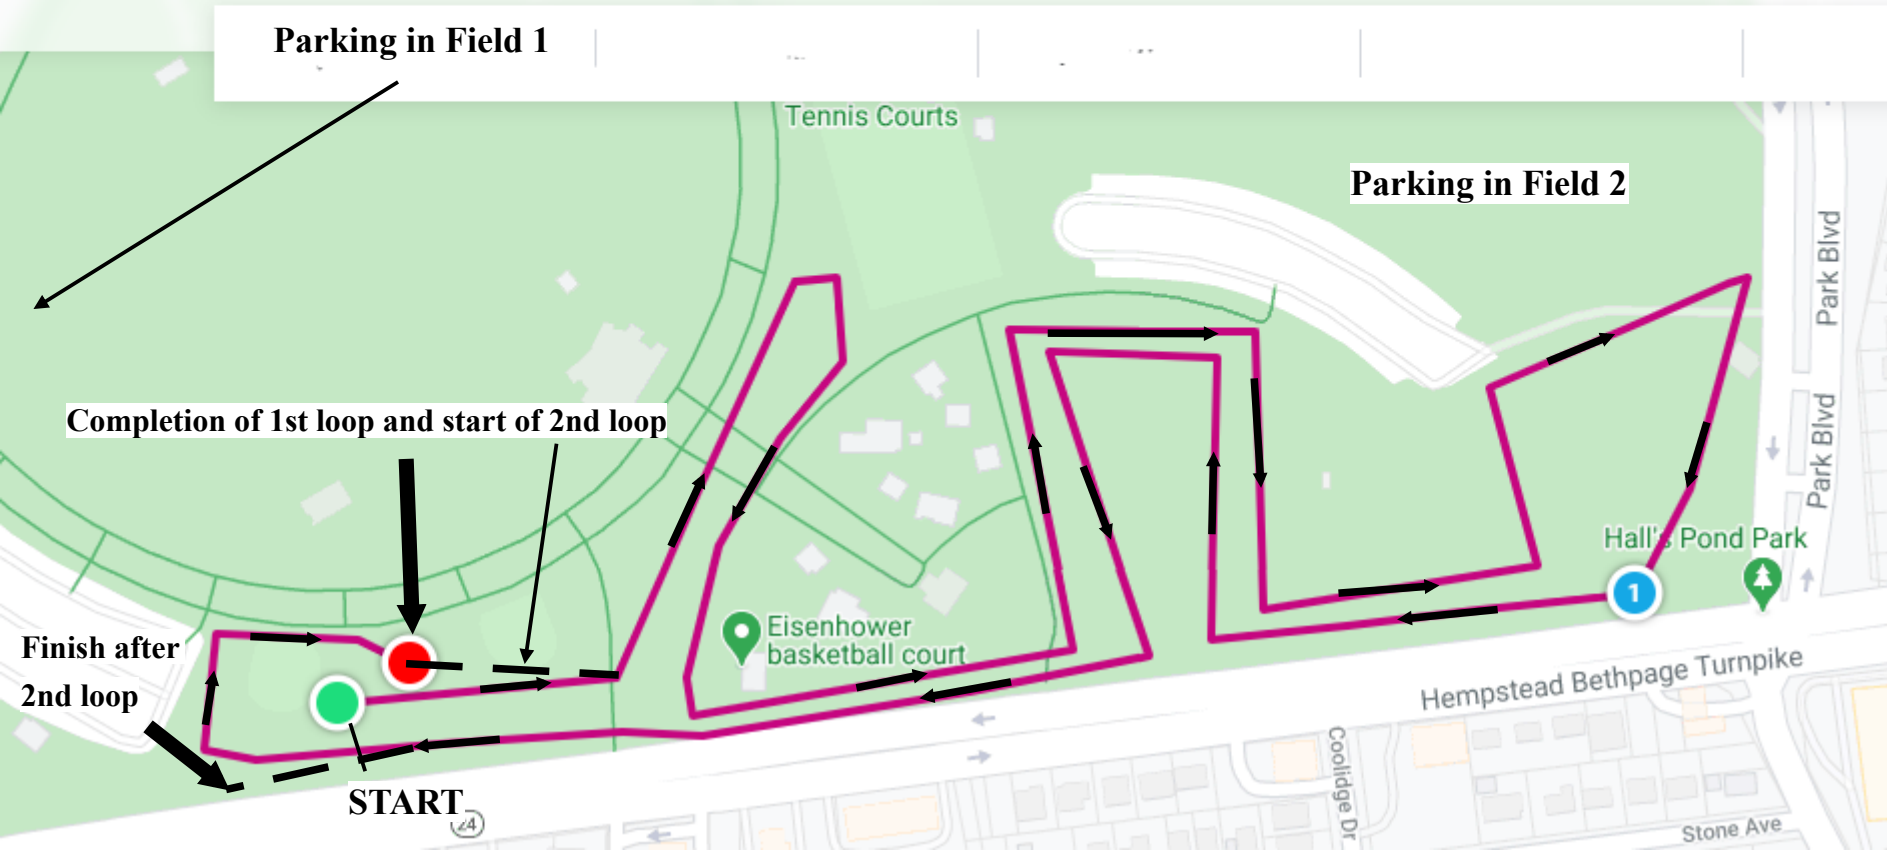

RUN

EAST MEADOW, NY, UNITED STATES

1.69 MI

11 FT

EISENHOWER PARK 1.5 MILE COURSE

i This an approx 1.5 mile loop that will be run for the 5k. The image shows 1 loop only.

Parking in Field 1

Tennis Courts

Parking in Field 2

Completion of 1st loop and start of 2nd loop

Hall's Pond Park

Eisenhower basketball court

1

Park Blvd

Park Blvd

Hempstead Bethpage Turnpike

Coolidge Dr

Stone Ave

Finish after 2nd loop

START